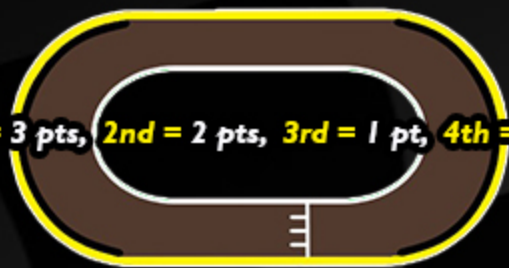

metv TO SPEEDWAY?

Speedway Bikes:

- + 500cc Engines
- + 0 to 60 mph in 2.3 seconds
- + No Brakes!...

Teams:

- + Teams have 7 Riders.
- + 2 Riders from each team race each other in 15 Heat races throughout the night.
- + The Home team wears **RED & BLUE** helmets..
- + Visitors wear **WHITE & YELLOW** & **BLACK** helmets.

Racing:

- + A Speedway match consists of 15 Heats.
- + Heats are 4 laps of the track and last around 70 seconds.

1st = 3 pts, 2nd = 2 pts, 3rd = 1 pt, 4th = 0 pts

Scoring:

- + The points scored by each rider are added together for the Heat result.
- + Heat results are added progressively to calculate the final score.